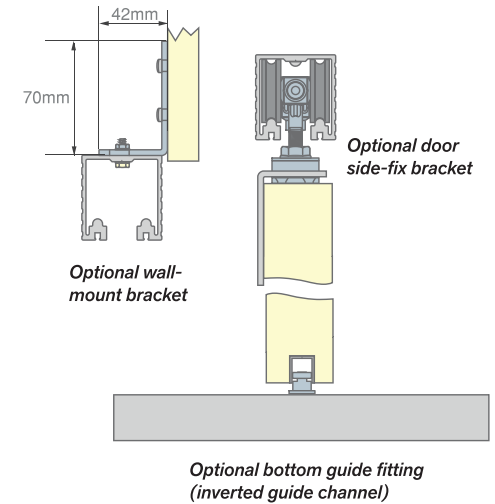

OPTIONAL INSTALLATION

Robust aluminium track and quality wheel assemblies

Optional fixing brackets in full stainless steel

Optional components for frameless glass doors