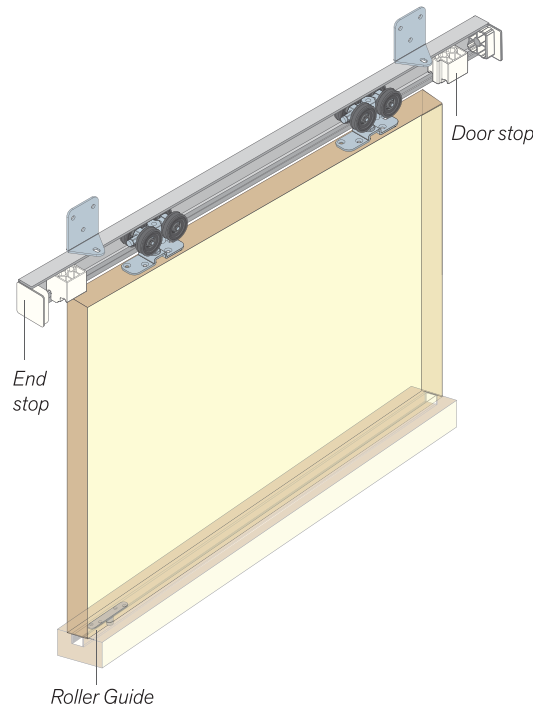

OPTIONAL INSTALLATION

Robust aluminium track and quality wheel assemblies

Optional fixing brackets in full stainless steel

Optional components for frameless glass doors