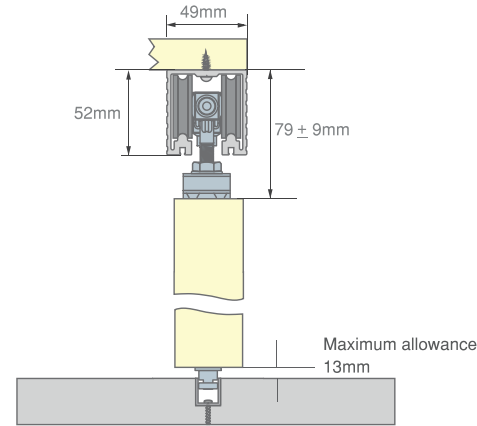

STANDARD INSTALLATION