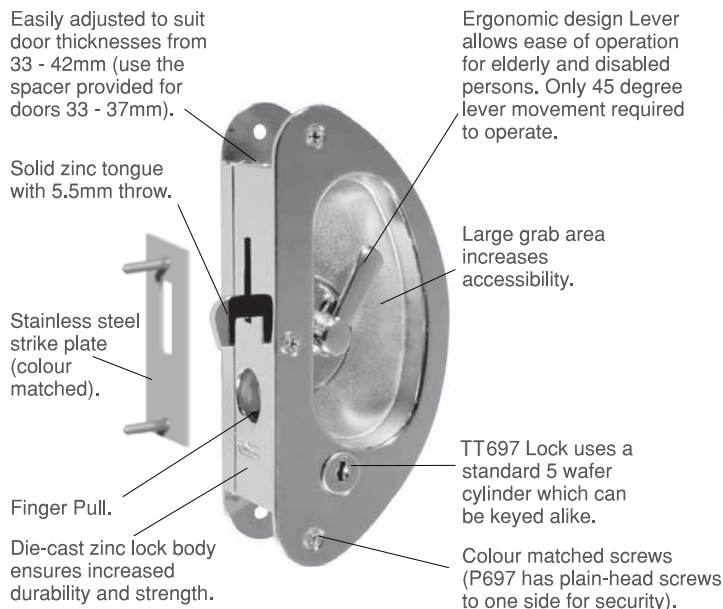

POLARIS SLIDING CAVITY DOOR LOCKS, LATCHES AND PULLS

PRIVACY LATCH

The POLARIS cavity Privacy Latch is suitable for applications such as bedrooms and bathrooms where privacy is the desired function. Contains one latching lever and one emergency egress coin turn.

PASSAGE PULL

The POLARIS cavity Passage Pull is suitable for bi-parting door applications and may be used with the Privacy Latch, the Connector Latch or as a single passage pull.

CONNECTOR LATCH

The POLARIS cavity Connector Latch is suitable for all non locking applications where access is required from both sides of the door. Has a lever on each side

P688SC Privacy latch - retail pack of 1

P689SC Passage pull - retail pack of 1

P690SC Connector latch - retail pack of 1

Available in: Satin chrome

CRESCENT SLIDING CAVITY DOOR LOCKS, LATCHES AND PULLS

KEYED LATCH LOCK

The CRESCENT cavity keyed latch lock is suitable for applications where keyed locking is the desired function such as garage entry doors or offices. Contains two levers and two cylinders.

TT697 Keyed Latch Lock - Trade Pack of 1