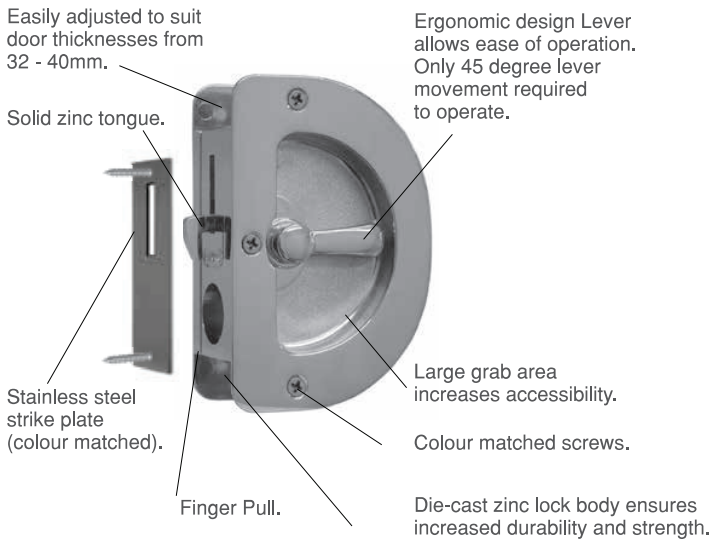

POLARIS SLIDING CAVITY DOOR LOCKS, LATCHES AND PULLS

PRIVACY LATCH

The POLARIS cavity Privacy Latch is suitable for applications such as bedrooms and bathrooms where privacy is the desired function. Contains one latching lever and one emergency egress coin turn.

PASSAGE PULL

The POLARIS cavity Passage Pull is suitable for bi-parting door applications and may be used with the Privacy Latch, the Connector Latch or as a single passage pull.

CONNECTOR LATCH

The POLARIS cavity Connector Latch is suitable for all non locking applications where access is required from both sides of the door. Has a lever on each side

P688SC Privacy latch - retail pack of 1

P689SC Passage pull - retail pack of 1

P690SC Connector latch - retail pack of 1

Available in: Satin chrome

CRESCENT SLIDING CAVITY DOOR LOCKS, LATCHES AND PULLS

KEYED LATCH LOCK

The CRESCENT cavity keyed latch lock is suitable for applications where keyed locking is the desired function such as garage entry doors or offices. Contains two levers and two cylinders.

TT697 Keyed Latch Lock - Trade Pack of 1