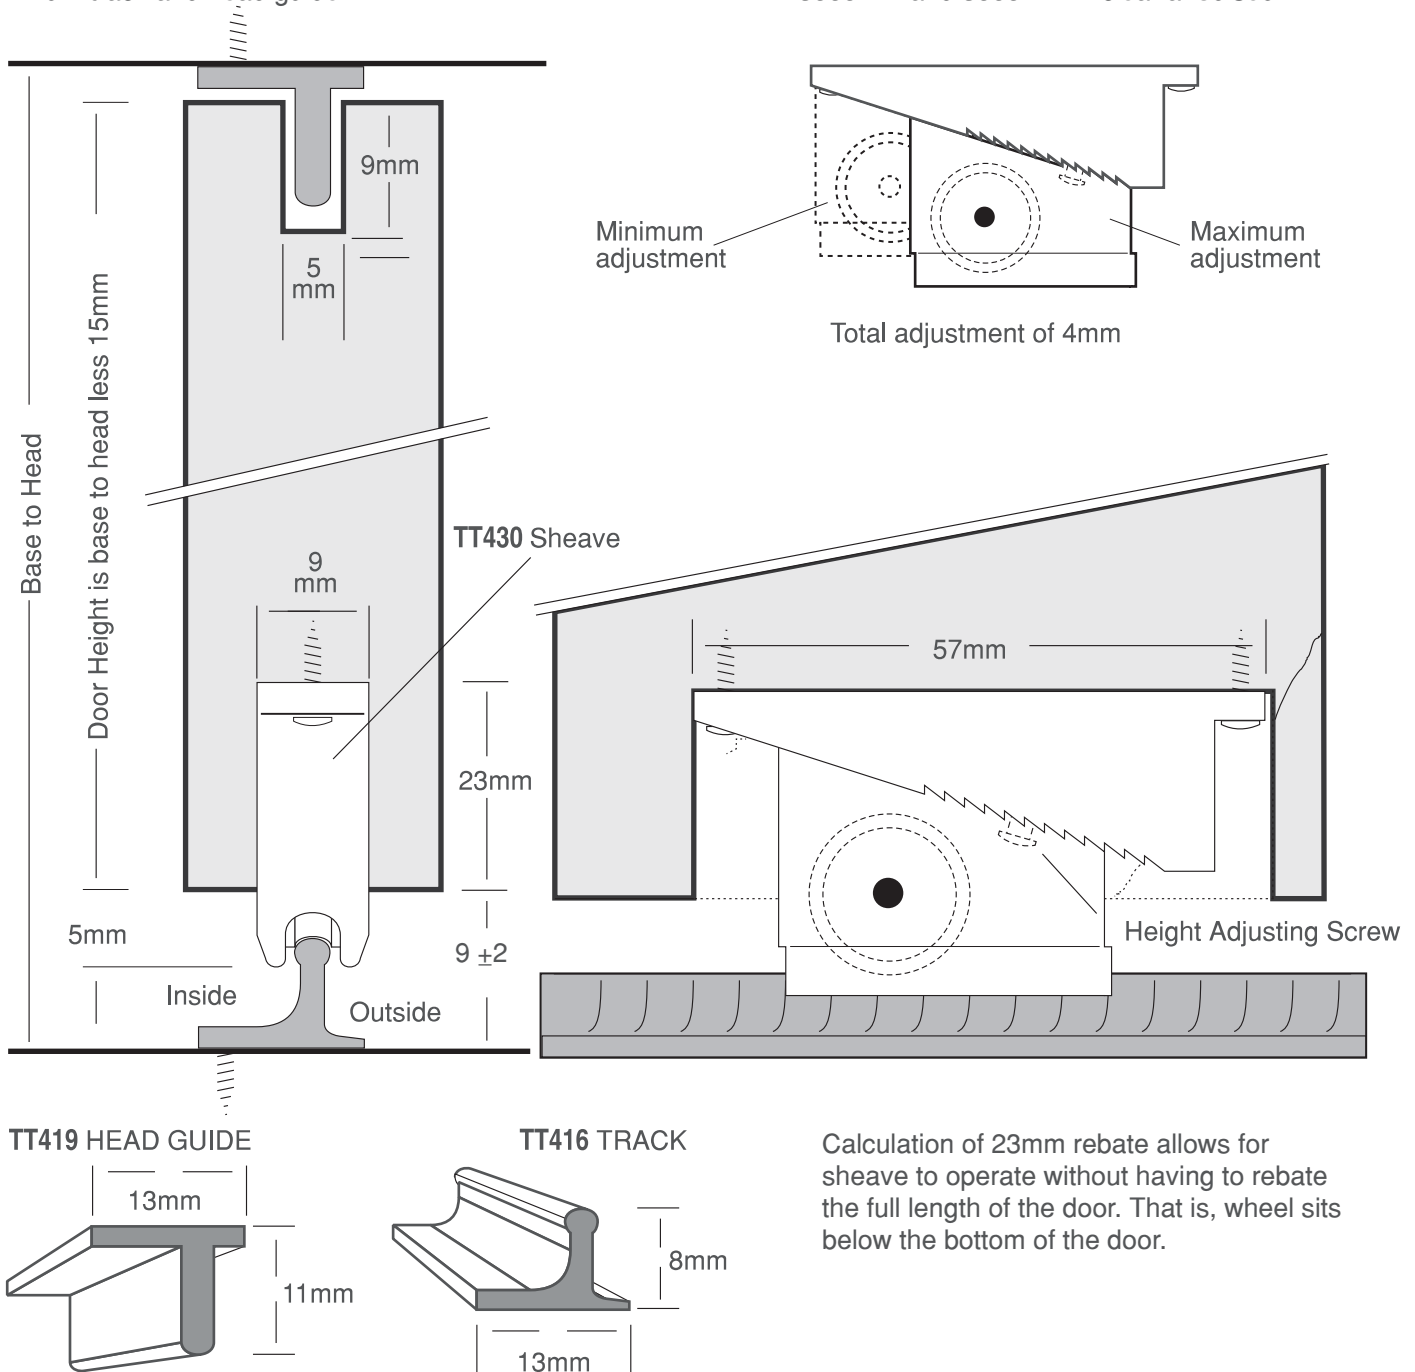

Jiffy Adjuster

28kg

SLIDING CUPBOARD DOORS

PER DOOR

FEATURES:

- Multiple doors bottom rolling
- Designed for use with timber sashes and cupboard doors - 12mm or more thick
- Acetal wheel for silent and smooth rolling
- Moulded nylon 2-part carrier block with 4mm height adjustment
- Aluminium track and head guide

TT430 Adjustable sheave block with nylon concave wheel

TT416 Aluminium track - 2000, 2500, 3000 & 5000mm and 5000mm in clear anodised

TT419 Aluminium headguide - 2000, 2500, 3000 & 5000mm and 5000mm in clear anodised