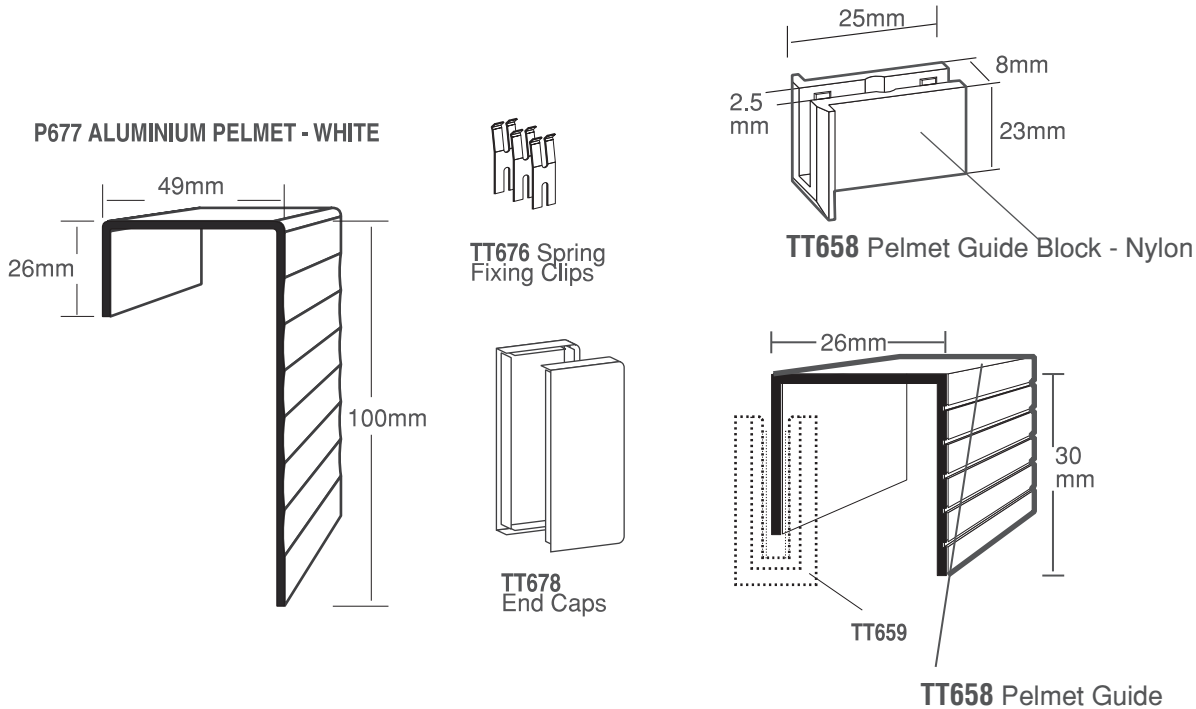

Pelmets

DOOR TRACK SYSTEMS

FEATURES:

- P677 - Attractive fluted design Powder Coated White
- End caps and fixing spring clips included
- Both fit easily to the Cowdroy "Arrow", "Centurion", "Quad Ball" and "Triumph" sliding door systems

All Pelmets are optional accessories and are sold separately. Pelmets are easy to install and may be fitted as you install your door track system or, in most cases, can be added at a later date.

TT658 ALUMINIUM PELMET GUIDE

FEATURES:

- Extruded Aluminium with attractive grooved face for aesthetic appeal
- Pelmet Guide Block eliminates rattle and reduces noise
- Helps aid with weatherproofing
- Fits easily to most bottom rolling systems including the Cowdroy "Coastline", "Timberline" and "Maxi Roller"

- P677** Aluminium pelmet set - 1830 & 3660mm white (includes fixing clips & end caps)
- TT658** Aluminium pelmet guide - 4500 & 6000mm bronze anodised & clear anodised undrilled, 4500 & 6000mm bronze anodised & clear anodised pre-drilled
- TT659** Nylon pelmet guide block