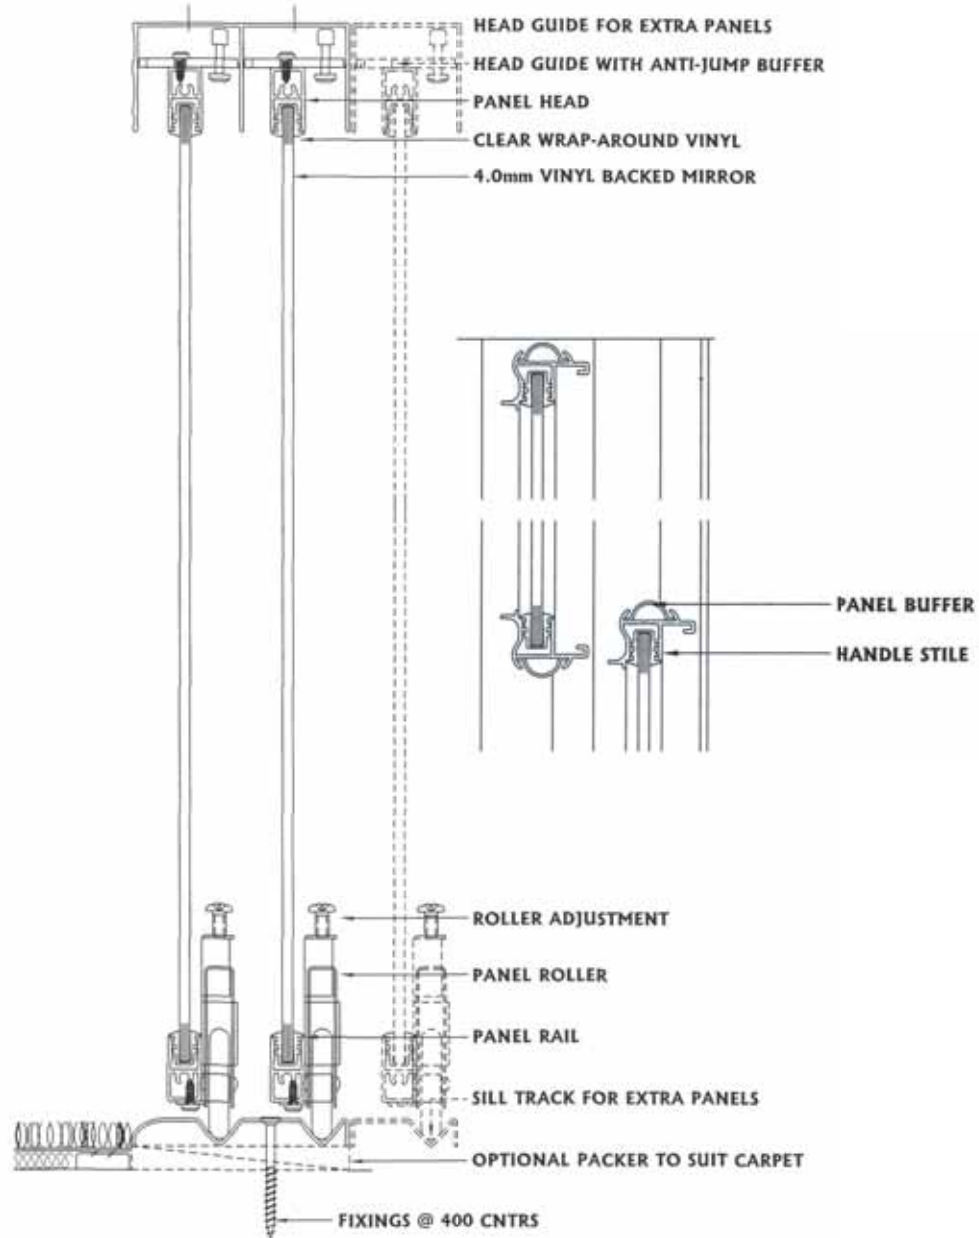

Smooth Slide Wardrobe Systems

Smooth Slide Wardrobe Systems

Vertical Section

* Individually made to measure to the customer's requirements

* Slimline aluminium door frame, headrail and bottom track

* Single, double or multi panel options

* Colours:
White / Off White
Natural Anodised and Silver Pearl

Other colours available
Please contact Cowdroy

* 4mm Vinyl Backed Mirror / 9mm Melamine and Customwood panel inserts

* Standard options:

2 door	3 doors	4 doors
Mir / Mir	Mir / Mir / Mir	Mir / Mir / Mir / Mir
Mir / Mel	Mir / Mir / Mel	Mir / Mel / Mel / Mir
Mir / MDF	MDF / Mir / MDF	Mir / MDF / MDF / MDF

* Fully adjustable

* Anti jump buffer

* For non-standard options contact Cowdroy Products

Tracks & Sizes

Single, double and triple track options

Single track	41mm
Double track	83mm
Triple track	124mm

Optional 9mm packer to suit carpet if required