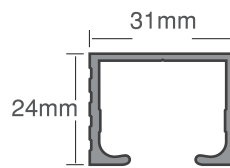

- P300** Wall mount single door Set - 915mm clear anodised
- P305** Top mount single door Set - 915mm clear anodised
- P315** Components pack for single door
- S208** Pack of 1 TT208 standard duty door guide
- S331** Pack of 2 TT331 wheel assemblies
- P677** Aluminium pelmet set - 1830 & 3660mm white
- TT320** Top mount track - 2000, 2500, 3400 & 4500mm mill
- TT323** Wall mount track - 2000, 2500, 3400 & 4500mm mill
- TT335** Optional mariner stainless steel wheel assembly

TT331 or TT335

TT208

TT375

TT323 wall mount track

TT320 top mount track

TT323 wall mount track

TT320 top mount track