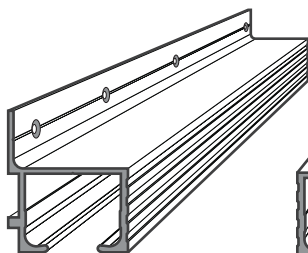

TT320 top mount track

TT323 wall mount track