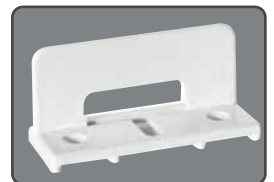

SLIDING DOOR TRACK SYSTEM

PER DOOR

FEATURES:

- Wrap around track
- Option of wall mount or top mount track
- Nylon tyred, ball bearing 4 wheel carriages
- lubricated for smooth & quiet operation
- Optional TT335 stainless steel wheel assembly
- Nylon door guide - slimline & unobtrusive
- Anti-bounce end stop
- Optional aluminium pelmet with ribbed face
- White 1830mm & 3660mm
- Suits door thickness 22mm and above

- **P300** Wall mount single door Set - 915mm clear anodised
- **P305** Top mount single door Set - 915mm clear anodised
- **P315** Components pack for single door
- **S208** Pack of 1 TT208 standard duty door guide
- **S331** Pack of 2 TT331 wheel assemblies
- **P677** Aluminium pelmet set - 1830 & 3660mm white
- **TT320** Top mount track - 2000, 2500, 3400 & 4500mm mill
- **TT323** Wall mount track - 2000, 2500, 3400 & 4500mm mill
- **TT335** Optional mariner stainless steel wheel assembly

TT208