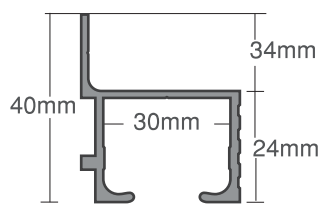

- P300** Wall mount single door Set - 915mm clear anodised
- P305** Top mount single door Set - 915mm clear anodised
- P315** Components pack for single door
- S208** Pack of 1 TT208 standard duty door guide
- S331** Pack of 2 TT331 wheel assemblies
- P677** Aluminium pelmet set - 1830 & 3660mm white
- TT320** Top mount track - 2000, 2500, 3400 & 4500mm mill
- TT323** Wall mount track - 2000, 2500, 3400 & 4500mm mill
- TT335** Optional mariner stainless steel wheel assembly

TT331 or TT335

TT208

TT375

TT323 wall mount track

TT320 top mount track

TT323 wall mount track

TT320 top mount track