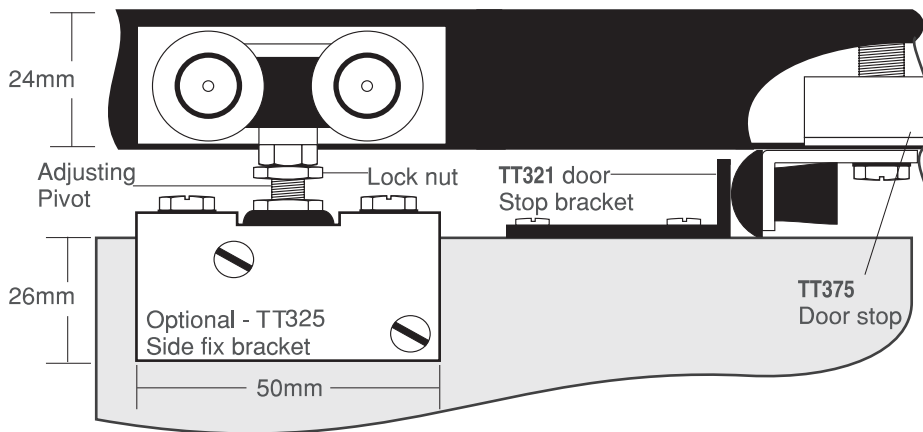

SLIDING DOOR TRACK SYSTEM

PER DOOR

FEATURES:

- Wrap around track
- Option of wall mount or top mount track
- Nylon tyred, ball bearing 4 wheel carriages
- lubricated for smooth & quiet operation
- Optional TT335 stainless steel wheel assembly
- Nylon door guide - slimline & unobtrusive
- Anti-bounce end stop
- Optional aluminium pelmet with ribbed face
- White 1830mm & 3660mm
- Suits door thickness 22mm and above

- P300** Wall mount single door Set - 915mm clear anodised
- P305** Top mount single door Set - 915mm clear anodised
- P315** Components pack for single door
- S208** Pack of 1 TT208 standard duty door guide
- S331** Pack of 2 TT331 wheel assemblies
- P677** Aluminium pelmet set - 1830 & 3660mm white
- TT320** Top mount track - 2000, 2500, 3400 & 4500mm mill
- TT323** Wall mount track - 2000, 2500, 3400 & 4500mm mill
- TT335** Optional mariner stainless steel wheel assembly

TT331 or TT335

TT208

TT375

TT323 wall mount track

TT320 top mount track

TT323 wall mount track

TT320 top mount track