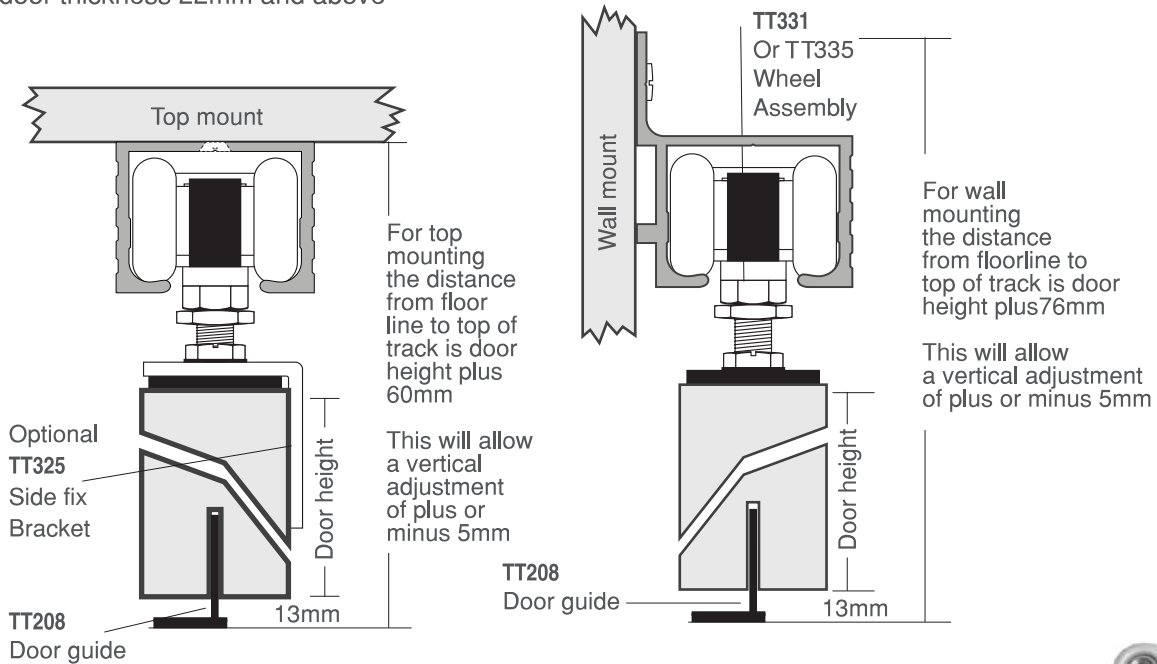

SLIDING DOOR TRACK SYSTEM

PER DOOR

FEATURES:

- Wrap around track
- Option of wall mount or top mount track
- Nylon tyred, ball bearing 4 wheel carriages
- lubricated for smooth & quiet operation
- Optional TT335 stainless steel wheel assembly
- Nylon door guide - slimline & unobtrusive
- Anti-bounce end stop
- Optional aluminium pelmet with ribbed face
- White 1830mm & 3660mm
- Suits door thickness 22mm and above

- P300** Wall mount single door Set - 915mm clear anodised
- P305** Top mount single door Set - 915mm clear anodised
- P315** Components pack for single door
- S208** Pack of 1 TT208 standard duty door guide
- S331** Pack of 2 TT331 wheel assemblies
- P677** Aluminium pelmet set - 1830 & 3660mm white
- TT320** Top mount track - 2000, 2500, 3400 & 4500mm mill
- TT323** Wall mount track - 2000, 2500, 3400 & 4500mm mill
- TT335** Optional mariner stainless steel wheel assembly

TT331 or TT335

TT208

TT375

TT323 wall mount track

TT320 top mount track

TT323 wall mount track

TT320 top mount track