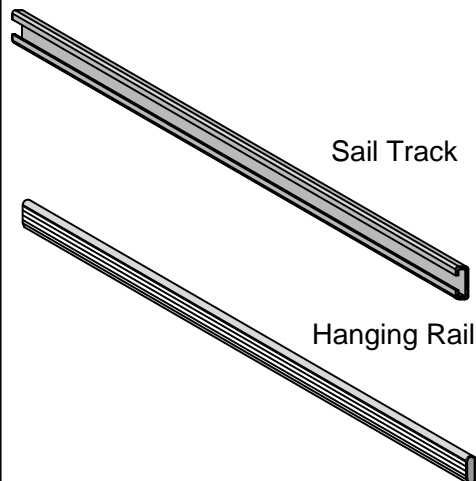

Each kit contains:

16mm White Embossed Melamine with 2mm White PVC Edging.

1 x Long Top Shelf & 1 Short Top Shelf.

4 x Vertical C - Blades

3 x Silver Anodised Hanging Rails & Sockets.

1 x White wall mounted Sail Track & brackets.

4 x Shelves (3 with shelf supports).

Sail Track

Hanging Rail

Sail Track Bracket

Hanging Rail Bracket

Shelf Support

Screw Cap

1¼" CSK Pozi Drive Screw

13mm Pozi Drive Screw

Mushroom Head Pozi Drive Screw

2" S2 Square Drive Screw

CDW 1 Wardrobe Organiser.