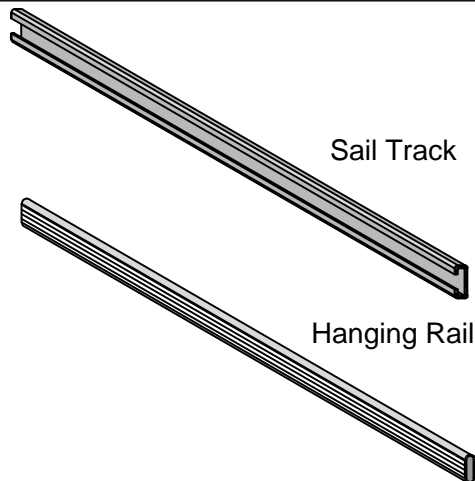

Each kit contains:

16mm White Embossed Melamine with 2mm White PVC Edging.

1 x Long Top Shelf.

4 x Vertical C - Blades

3 x Silver Anodised Hanging Rails & Sockets.

1 x White wall mounted Sail Track & brackets.

6 x Shelves (5 with shelf supports).

Sail Track Bracket

Hanging Rail Bracket

Shelf Support

Screw Cap

1/4" CSK Pozi Drive Screw

13mm Pozi Drive Screw

Mushroom Head Pozi DriveScrew

2" S2 Square Drive Screw

CDW 2 Wardrobe Organiser.