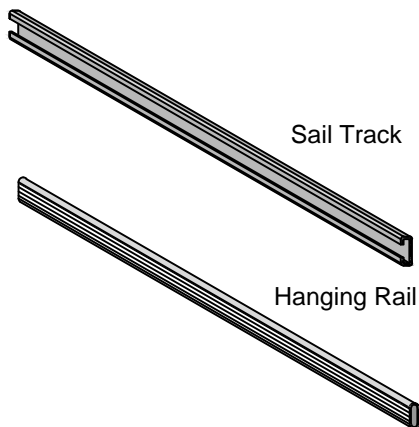

Each kit contains:

16mm White Embossed Melamine with 2mm White PVC Edging.

1 x Long Top Shelf.

5 x Vertical C - Blades

5 x Silver Anodised Hanging Rails & Sockets.

1 x White wall mounted Sail Track & brackets.

6 x Shelves (5 with shelf supports).

Sail Track

Hanging Rail

Sail Track Bracket

Hanging Rail Bracket

Shelf Support

Screw Cap

1 1/4" CSK Pozi Drive Screw

13mm Pozi Drive Screw

Mushroom Head Pozi DriveScrew

2" S2 Square Drive Screw

CDW 3 Wardrobe Organiser.