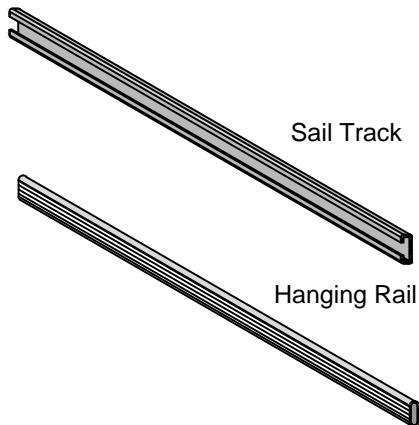

Each kit contains:

16mm White Embossed Melamine with 2mm White PVC Edging.

1 x Long Top Shelf.

3 x Vertical C - Blades

2 x Silver Anodised Hanging Rails & Sockets.

1 x White wall mounted Sail Track & brackets.

5 x Shelves (4 with shelf supports).

Sail Track Bracket

Hanging Rail Bracket

Shelf Support

Screw Cap

1 1/4" CSK Pozi Drive Screw

13mm Pozi Drive Screw

Mushroom Head Pozi DriveScrew

2" S2 Square Drive Screw

CDW 4 Wardrobe Organiser.