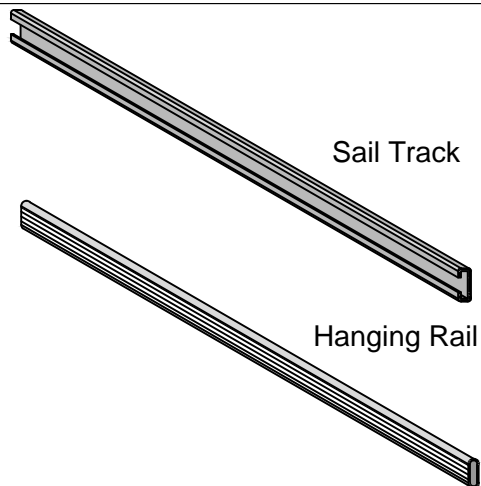

Each kit contains:

16mm White Embossed Melamine with 2mm White PVC Edging.

1 x Long Top Shelf & 1 Short Top Shelf.

4 x Vertical C - Blades

3 x Silver Anodised Hanging Rails & Sockets.

1 x White wall mounted Sail Track & brackets.

6 x Shelves (4 with shelf supports).

Sail Track

Hanging Rail

Sail Track Bracket

Hanging Rail Bracket

Shelf Support

Screw Cap

1 1/4" CSK Pozi Drive Screw

13mm Pozi Drive Screw

Mushroom Head Pozi Drive Screw

2" S2 Square Drive Screw

CDW 5 Wardrobe Organiser.