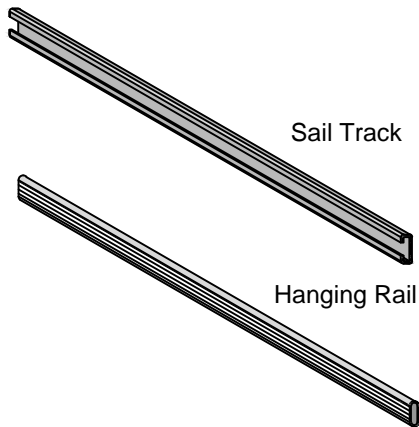

**Each kit contains:**

- 16mm White Embossed Melamine with 2mm White PVC Edging.
- 1 x Long Top Shelf.
- 3 x Vertical C - Blades
- 3 x Silver Anodised Hanging Rails & Sockets.
- 1 x White wall mounted Sail Track & brackets.
- 1 x Shelf.

Sail Track Bracket

Hanging Rail Bracket

Shelf Support

Screw Cap

1/4" CSK Pozi Drive Screw

13mm Pozi Drive Screw

Mushroom Head Pozi Drive Screw

2" S2 Square Drive Screw