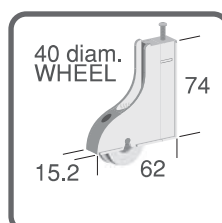

S967
Pack of 1
Max. 100kg each
**CONCAVE BRASS
WHEEL SHEAVE
FOR SLIDING
DOOR**

S985
Pack of 2
Max. 15kg each
**CONCAVE WHEEL
SHEAVE FOR
SEC/SCREEN
DOOR**

S986
Pack of 2
Max. 15kg each
**CONCAVE WHEEL
SHEAVE FOR
WARDROBE**

S987
Pack of 2
Max. 100kg each
**CONCAVE BRASS
WHEEL SHEAVE
FOR SLIDING
DOOR**

MEDIUM SHEAVES - VERTICAL

S905
Pack of 1
Max. 25kg each
**ROUND WHEEL
SHEAVE
FOR W/ROBE**

S951
Pack of 1
Max. 15kg each
**CONCAVE WHEEL
SHEAVE FOR
SECURITY/
FLYSCREEN**

S952
Pack of 1
Max. 25kg each
**SPRING LOADED
SHEAVE
ASSEMBLY**

S983
Pack of 1
Max. 25kg each
**CONCAVE WHEEL
SHEAVE FOR
W/ROBE**

S984
Pack of 1
Max. 8kg each
**SPRING LOADED
SHEAVE ASSEMBLY**