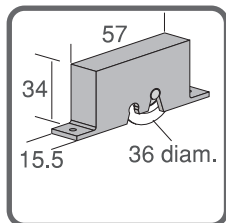

S967
Pack of 1
Max. 100kg each
**CONCAVE BRASS
WHEEL SHEAVE
FOR SLIDING
DOOR**

S986
Pack of 2
Max. 15kg each
**CONCAVE WHEEL
SHEAVE FOR
WARDROBE**