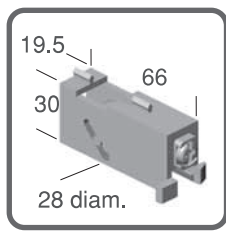

Replacement Wheels, Rollers and Sheaves

MEDIUM SHEAVES - HORIZONTAL (Cont.)

S965
Pack of 1
Max. 25kg each
**ADJUSTABLE
SLIDING DOOR
SHEAVE - R.H.**

S966
Pack of 1
Max. 25kg each
**ADJUSTABLE
SLIDING DOOR
SHEAVE - L.H.**