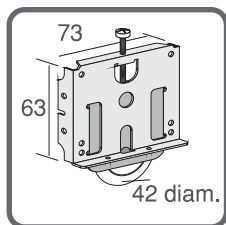

MEDIUM SHEAVES - VERTICAL

S905
Pack of 1
Max. 25kg each
**ROUND WHEEL
SHEAVE
FOR W/ROBE**