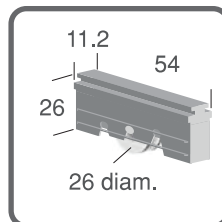

S966
Pack of 1
Max. 25kg each
**ADJUSTABLE
SLIDING DOOR
SHEAVE - L.H.**

S985
Pack of 2
Max. 15kg each
**CONCAVE WHEEL
SHEAVE FOR
SEC/SCREEN
DOOR**