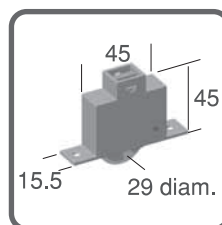

S951
Pack of 1
Max. 15kg each
**CONCAVE WHEEL
SHEAVE FOR
SECURITY/
FLYSCREEN**