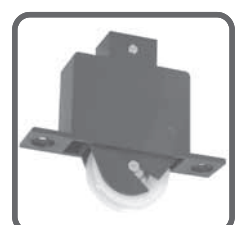

S987
Pack of 2
Max. 100kg each
**CONCAVE BRASS
WHEEL SHEAVE
FOR SLIDING
DOOR**

MEDIUM SHEAVES - VERTICAL

S905
Pack of 1
Max. 25kg each
**ROUND WHEEL
SHEAVE
FOR W/ROBE**

S951
Pack of 1
Max. 15kg each
**CONCAVE WHEEL
SHEAVE FOR
SECURITY/
FLYSCREEN**