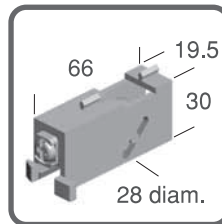

Replacement Wheels, Rollers and Sheaves

MEDIUM SHEAVES - HORIZONTAL (Cont.)

S965
Pack of 1
Max. 25kg each
**ADJUSTABLE
SLIDING DOOR
SHEAVE - R.H.**

S966
Pack of 1
Max. 25kg each
**ADJUSTABLE
SLIDING DOOR
SHEAVE - L.H.**