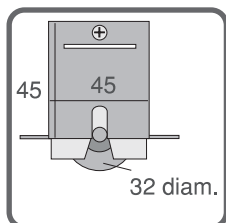

S987
Pack of 2
Max. 100kg each
**CONCAVE BRASS
WHEEL SHEAVE
FOR SLIDING
DOOR**

MEDIUM SHEAVES - VERTICAL

S905
Pack of 1
Max. 25kg each
**ROUND WHEEL
SHEAVE
FOR W/ROBE**

S951
Pack of 1
Max. 15kg each
**CONCAVE WHEEL
SHEAVE FOR
SECURITY/
FLYSCREEN**