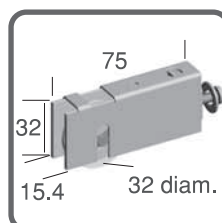

S985
Pack of 2
Max. 15kg each
**CONCAVE WHEEL
SHEAVE FOR
SEC/SCREEN
DOOR**

S987
Pack of 2
Max. 100kg each
**CONCAVE BRASS
WHEEL SHEAVE
FOR SLIDING
DOOR**