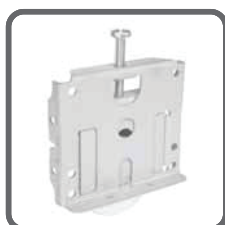

Replacement Wheels, Rollers and Sheaves

MEDIUM SHEAVES - HORIZONTAL (Cont.)

S965
Pack of 1
Max. 25kg each
**ADJUSTABLE
SLIDING DOOR
SHEAVE - R.H.**

S966
Pack of 1
Max. 25kg each
**ADJUSTABLE
SLIDING DOOR
SHEAVE - L.H.**

S967
Pack of 1
Max. 100kg each
**CONCAVE BRASS
WHEEL SHEAVE
FOR SLIDING
DOOR**

S985
Pack of 2
Max. 15kg each
**CONCAVE WHEEL
SHEAVE FOR
SEC/SCREEN
DOOR**

S986
Pack of 2
Max. 15kg each
**CONCAVE WHEEL
SHEAVE FOR
WARDROBE**

S987
Pack of 2
Max. 100kg each
**CONCAVE BRASS
WHEEL SHEAVE
FOR SLIDING
DOOR**

MEDIUM SHEAVES - VERTICAL

S905
Pack of 1
Max. 25kg each
**ROUND WHEEL
SHEAVE
FOR W/ROBE**

S951
Pack of 1
Max. 15kg each
**CONCAVE WHEEL
SHEAVE FOR
SECURITY/
FLYSCREEN**