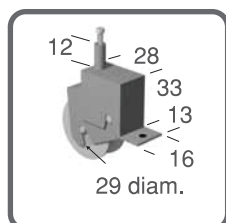

S952
Pack of 1
Max. 25kg each
**SPRING LOADED
SHEAVE
ASSEMBLY**

S984
Pack of 1
Max. 8kg each
**SPRING LOADED
SHEAVE ASSEMBLY**