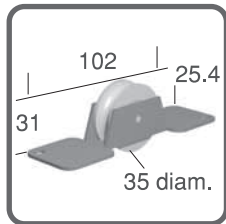

Replacement Wheels, Rollers and Sheaves

MEDIUM SHEAVES - HORIZONTAL (Cont.)

S965
Pack of 1
Max. 25kg each
**ADJUSTABLE
SLIDING DOOR
SHEAVE - R.H.**

S966
Pack of 1
Max. 25kg each
**ADJUSTABLE
SLIDING DOOR
SHEAVE - L.H.**

S967
Pack of 1
Max. 100kg each
**CONCAVE BRASS
WHEEL SHEAVE
FOR SLIDING
DOOR**

S985
Pack of 2
Max. 15kg each
**CONCAVE WHEEL
SHEAVE FOR
SEC/SCREEN
DOOR**

S986
Pack of 2
Max. 15kg each
**CONCAVE WHEEL
SHEAVE FOR
WARDROBE**