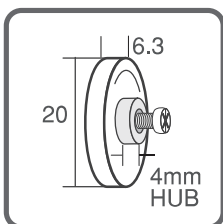

S912
Pack of 2
Max. 25kg each
**FLAT WITH
THREADED AXLE**

S913
Pack of 2
Max. 30kg each
**ROUND WITH
THREADED AXLE**

S936
Pack of 2
Max. 35kg each
**ROUND WITH
THREADED AXLE**

WHEELS WITH AXLE AND SCREW

S902
Pack of 2
Max. 10kg each
**ROUND WITH
THREADED BORE**

S910
Pack of 2
Max. 5kg each
**FLAT WITH
THREADED BORE**

S911
Pack of 2
Max. 15kg each
**FLAT WITH
THREADED BORE**

S930
Pack of 2
Max. 5kg each
**ROUND WITH
THREADED BORE**

S932
Pack of 2
Max. 5kg each
**ROUND WITH
THREADED BORE**