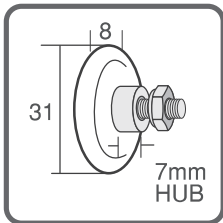

Replacement Wheels, Rollers and Sheaves

WHEELS WITH AXLE AND NUT

(All Wheels are Nylon Tyred UNLESS Otherwise Stated)

S104
Pack of 2
Max. 30kg each
CENTURION

S233
Pack of 2
Max. 12kg each
QUICK FIX

S681
Pack of 2
Max. 15kg each
ARROW

S912
Pack of 2
Max. 25kg each
**FLAT WITH
THREADED AXLE**

S913
Pack of 2
Max. 30kg each
**ROUND WITH
THREADED AXLE**

S936
Pack of 2
Max. 35kg each
**ROUND WITH
THREADED AXLE**

WHEELS WITH AXLE AND SCREW

S902
Pack of 2
Max. 10kg each
**ROUND WITH
THREADED BORE**