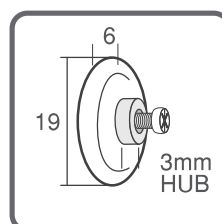

S912
Pack of 2
Max. 25kg each
**FLAT WITH
THREADED AXLE**

S913
Pack of 2
Max. 30kg each
**ROUND WITH
THREADED AXLE**

S936
Pack of 2
Max. 35kg each
**ROUND WITH
THREADED AXLE**

WHEELS WITH AXLE AND SCREW

S902
Pack of 2
Max. 10kg each
**ROUND WITH
THREADED BORE**

S910
Pack of 2
Max. 5kg each
**FLAT WITH
THREADED BORE**

S911
Pack of 2
Max. 15kg each
**FLAT WITH
THREADED BORE**

S930
Pack of 2
Max. 5kg each
**ROUND WITH
THREADED BORE**

S932
Pack of 2
Max. 5kg each
**ROUND WITH
THREADED BORE**