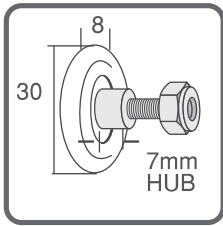

Replacement Wheels, Rollers and Sheaves

WHEELS WITH AXLE AND NUT

(All Wheels are Nylon Tyred UNLESS Otherwise Stated)

S104
Pack of 2
Max. 30kg each
CENTURION

S233
Pack of 2
Max. 12kg each
QUICK FIX

S681
Pack of 2
Max. 15kg each
ARROW

S912
Pack of 2
Max. 25kg each
**FLAT WITH
THREADED AXLE**

S913
Pack of 2
Max. 30kg each
**ROUND WITH
THREADED AXLE**

S936
Pack of 2
Max. 35kg each
**ROUND WITH
THREADED AXLE**

WHEELS WITH AXLE AND SCREW

S902
Pack of 2
Max. 10kg each
**ROUND WITH
THREADED BORE**