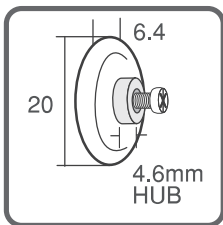

S912
Pack of 2
Max. 25kg each
**FLAT WITH
THREADED AXLE**

S913
Pack of 2
Max. 30kg each
**ROUND WITH
THREADED AXLE**

S936
Pack of 2
Max. 35kg each
**ROUND WITH
THREADED AXLE**

WHEELS WITH AXLE AND SCREW

S902
Pack of 2
Max. 10kg each
**ROUND WITH
THREADED BORE**

S910
Pack of 2
Max. 5kg each
**FLAT WITH
THREADED BORE**

S911
Pack of 2
Max. 15kg each
**FLAT WITH
THREADED BORE**

S930
Pack of 2
Max. 5kg each
**ROUND WITH
THREADED BORE**

S932
Pack of 2
Max. 5kg each
**ROUND WITH
THREADED BORE**