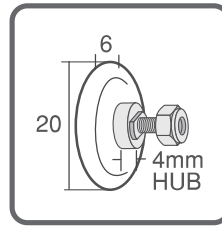

Replacement Wheels, Rollers and Sheaves

WHEELS WITH AXLE AND NUT

(All Wheels are Nylon Tyred UNLESS Otherwise Stated)

S104
Pack of 2
Max. 30kg each
CENTURION

S233
Pack of 2
Max. 12kg each
QUICK FIX

S681
Pack of 2
Max. 15kg each
ARROW

S912
Pack of 2
Max. 25kg each
**FLAT WITH
THREADED AXLE**

S913
Pack of 2
Max. 30kg each
**ROUND WITH
THREADED AXLE**

S936
Pack of 2
Max. 35kg each
**ROUND WITH
THREADED AXLE**

WHEELS WITH AXLE AND SCREW

S902
Pack of 2
Max. 10kg each
**ROUND WITH
THREADED BORE**