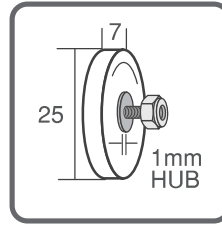

Replacement Wheels, Rollers and Sheaves

WHEELS WITH AXLE AND NUT

(All Wheels are Nylon Tyred UNLESS Otherwise Stated)

S104
Pack of 2
Max. 30kg each
CENTURION

S233
Pack of 2
Max. 12kg each
QUICK FIX

S681
Pack of 2
Max. 15kg each
ARROW

S912
Pack of 2
Max. 25kg each
**FLAT WITH
THREADED AXLE**

S913
Pack of 2
Max. 30kg each
**ROUND WITH
THREADED AXLE**

S936
Pack of 2
Max. 35kg each
**ROUND WITH
THREADED AXLE**

WHEELS WITH AXLE AND SCREW

S902
Pack of 2
Max. 10kg each
**ROUND WITH
THREADED BORE**

S910
Pack of 2
Max. 5kg each
**FLAT WITH
THREADED BORE**

S911
Pack of 2
Max. 15kg each
**FLAT WITH
THREADED BORE**

S930
Pack of 2
Max. 5kg each
**ROUND WITH
THREADED BORE**

S932
Pack of 2
Max. 5kg each
**ROUND WITH
THREADED BORE**