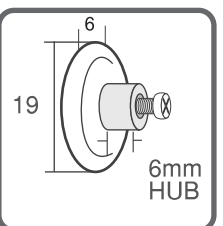

S912
Pack of 2
Max. 25kg each
**FLAT WITH
THREADED AXLE**

S913
Pack of 2
Max. 30kg each
**ROUND WITH
THREADED AXLE**

S936
Pack of 2
Max. 35kg each
**ROUND WITH
THREADED AXLE**

WHEELS WITH AXLE AND SCREW

S902
Pack of 2
Max. 10kg each
**ROUND WITH
THREADED BORE**

S910
Pack of 2
Max. 5kg each
**FLAT WITH
THREADED BORE**

S911
Pack of 2
Max. 15kg each
**FLAT WITH
THREADED BORE**

S930
Pack of 2
Max. 5kg each
**ROUND WITH
THREADED BORE**

S932
Pack of 2
Max. 5kg each
**ROUND WITH
THREADED BORE**