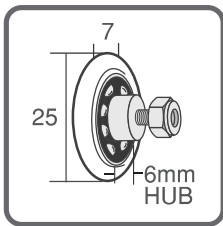

Replacement Wheels, Rollers and Sheaves

WHEELS WITH AXLE AND NUT

(All Wheels are Nylon Tyred UNLESS Otherwise Stated)

S104
Pack of 2
Max. 30kg each
CENTURION

S233
Pack of 2
Max. 12kg each
QUICK FIX

S681
Pack of 2
Max. 15kg each
ARROW

S912
Pack of 2
Max. 25kg each
**FLAT WITH
THREADED AXLE**

S913
Pack of 2
Max. 30kg each
**ROUND WITH
THREADED AXLE**

S936
Pack of 2
Max. 35kg each
**ROUND WITH
THREADED AXLE**

WHEELS WITH AXLE AND SCREW

S902
Pack of 2
Max. 10kg each
**ROUND WITH
THREADED BORE**

S910
Pack of 2
Max. 5kg each
**FLAT WITH
THREADED BORE**

S911
Pack of 2
Max. 15kg each
**FLAT WITH
THREADED BORE**

S930
Pack of 2
Max. 5kg each
**ROUND WITH
THREADED BORE**

S932
Pack of 2
Max. 5kg each
**ROUND WITH
THREADED BORE**