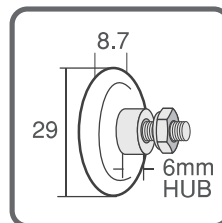

Replacement Wheels, Rollers and Sheaves

WHEELS WITH AXLE AND NUT

(All Wheels are Nylon Tyred UNLESS Otherwise Stated)

S104
Pack of 2
Max. 30kg each
CENTURION

S233
Pack of 2
Max. 12kg each
QUICK FIX

S681
Pack of 2
Max. 15kg each
ARROW

S912
Pack of 2
Max. 25kg each
**FLAT WITH
THREADED AXLE**

S913
Pack of 2
Max. 30kg each
**ROUND WITH
THREADED AXLE**

S936
Pack of 2
Max. 35kg each
**ROUND WITH
THREADED AXLE**

WHEELS WITH AXLE AND SCREW

S902
Pack of 2
Max. 10kg each
**ROUND WITH
THREADED BORE**