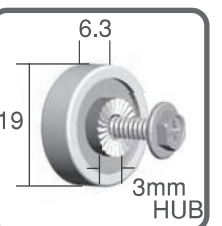

S912
Pack of 2
Max. 25kg each
**FLAT WITH
THREADED AXLE**

S913
Pack of 2
Max. 30kg each
**ROUND WITH
THREADED AXLE**

S936
Pack of 2
Max. 35kg each
**ROUND WITH
THREADED AXLE**

WHEELS WITH AXLE AND SCREW

S902
Pack of 2
Max. 10kg each
**ROUND WITH
THREADED BORE**

S910
Pack of 2
Max. 5kg each
**FLAT WITH
THREADED BORE**

S911
Pack of 2
Max. 15kg each
**FLAT WITH
THREADED BORE**

S930
Pack of 2
Max. 5kg each
**ROUND WITH
THREADED BORE**

S932
Pack of 2
Max. 5kg each
**ROUND WITH
THREADED BORE**