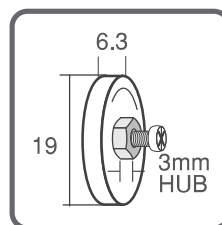

S912
Pack of 2
Max. 25kg each
**FLAT WITH
THREADED AXLE**

S913
Pack of 2
Max. 30kg each
**ROUND WITH
THREADED AXLE**

S936
Pack of 2
Max. 35kg each
**ROUND WITH
THREADED AXLE**

WHEELS WITH AXLE AND SCREW

S902
Pack of 2
Max. 10kg each
**ROUND WITH
THREADED BORE**

S910
Pack of 2
Max. 5kg each
**FLAT WITH
THREADED BORE**

S911
Pack of 2
Max. 15kg each
**FLAT WITH
THREADED BORE**

S930
Pack of 2
Max. 5kg each
**ROUND WITH
THREADED BORE**

S932
Pack of 2
Max. 5kg each
**ROUND WITH
THREADED BORE**