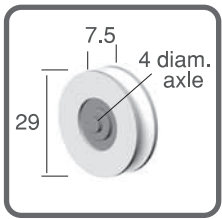

Replacement Wheels, Rollers and Sheaves

(All Wheels are Nylon Tyred UNLESS Otherwise Stated)

WHEELS WITH BORE

S922
Pack of 2
Max. 15kg each
**CONCAVE WITH
6.4mm BORE**

S924
Pack of 2
Max. 25kg each
**CONCAVE WITH
6.4mm BORE**

S926
Pack of 2
Max. 30kg each
**CONCAVE WITH
6.4mm BORE**

S927
Pack of 2
Max. 12kg each
**CONCAVE WITH
THREADED BORE**

S931
Pack of 2
Max. 5kg each
**ROUND WITH
4.7mm BORE**

WHEELS WITH AXLE

S918
Pack of 2
Max. 15kg each
**CONCAVE WHEEL
FORSECURITY/
FLYSCREEN**