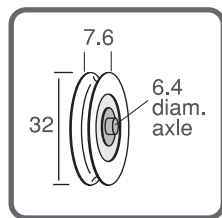

Replacement Wheels, Rollers and Sheaves

(All Wheels are Nylon Tyred UNLESS Otherwise Stated)

WHEELS WITH BORE

S922
Pack of 2
Max. 15kg each
**CONCAVE WITH
6.4mm BORE**

S924
Pack of 2
Max. 25kg each
**CONCAVE WITH
6.4mm BORE**

S926
Pack of 2
Max. 30kg each
**CONCAVE WITH
6.4mm BORE**

S927
Pack of 2
Max. 12kg each
**CONCAVE WITH
THREADED BORE**

S931
Pack of 2
Max. 5kg each
**ROUND WITH
4.7mm BORE**

WHEELS WITH AXLE

S918
Pack of 2
Max. 15kg each
**CONCAVE WHEEL
FORSECURITY/
FLYSCREEN**

S920
Pack of 2
Max. 25kg each
**CONCAVE WITH
4.7mm AXLE**

S921
Pack of 2
Max. 25kg each
**CONCAVE WITH
6.4mm AXLE**

S925
Pack of 2
Max. 25kg each
**CONCAVE WITH
6.4mm AXLE**

S928
Pack of 2
Max. 12kg each
**CONCAVE WITH
4.9mm AXLE**