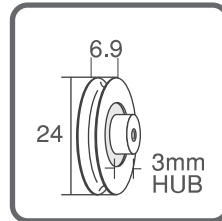

Replacement Wheels, Rollers and Sheaves

(All Wheels are Nylon Tyred UNLESS Otherwise Stated)

WHEELS WITH BORE

S922
Pack of 2
Max. 15kg each
**CONCAVE WITH
6.4mm BORE**

S924
Pack of 2
Max. 25kg each
**CONCAVE WITH
6.4mm BORE**

S926
Pack of 2
Max. 30kg each
**CONCAVE WITH
6.4mm BORE**

S927
Pack of 2
Max. 12kg each
**CONCAVE WITH
THREADED BORE**

S931
Pack of 2
Max. 5kg each
**ROUND WITH
4.7mm BORE**

WHEELS WITH AXLE

S918
Pack of 2
Max. 15kg each
**CONCAVE WHEEL
FORSECURITY/
FLYSCREEN**

S920
Pack of 2
Max. 25kg each
**CONCAVE WITH
4.7mm AXLE**

S921
Pack of 2
Max. 25kg each
**CONCAVE WITH
6.4mm AXLE**

S925
Pack of 2
Max. 25kg each
**CONCAVE WITH
6.4mm AXLE**

S928
Pack of 2
Max. 12kg each
**CONCAVE WITH
4.9mm AXLE**