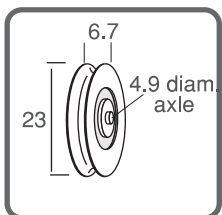

Replacement Wheels, Rollers and Sheaves

(All Wheels are Nylon Tyred UNLESS Otherwise Stated)

WHEELS WITH BORE

S922
Pack of 2
Max. 15kg each
**CONCAVE WITH
6.4mm BORE**

S924
Pack of 2
Max. 25kg each
**CONCAVE WITH
6.4mm BORE**

S926
Pack of 2
Max. 30kg each
**CONCAVE WITH
6.4mm BORE**

S927
Pack of 2
Max. 12kg each
**CONCAVE WITH
THREADED BORE**

S931
Pack of 2
Max. 5kg each
**ROUND WITH
4.7mm BORE**

WHEELS WITH AXLE

S918
Pack of 2
Max. 15kg each
**CONCAVE WHEEL
FORSECURITY/
FLYSCREEN**

S920
Pack of 2
Max. 25kg each
**CONCAVE WITH
4.7mm AXLE**

S921
Pack of 2
Max. 25kg each
**CONCAVE WITH
6.4mm AXLE**

S925
Pack of 2
Max. 25kg each
**CONCAVE WITH
6.4mm AXLE**

S928
Pack of 2
Max. 12kg each
**CONCAVE WITH
4.9mm AXLE**