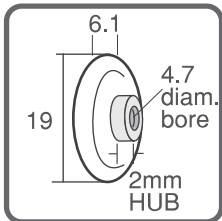

Replacement Wheels, Rollers and Sheaves

(All Wheels are Nylon Tyred UNLESS Otherwise Stated)

WHEELS WITH BORE

S922
Pack of 2
Max. 15kg each
**CONCAVE WITH
6.4mm BORE**

S924
Pack of 2
Max. 25kg each
**CONCAVE WITH
6.4mm BORE**

S926
Pack of 2
Max. 30kg each
**CONCAVE WITH
6.4mm BORE**

S927
Pack of 2
Max. 12kg each
**CONCAVE WITH
THREADED BORE**

S931
Pack of 2
Max. 5kg each
**ROUND WITH
4.7mm BORE**

WHEELS WITH AXLE

S918
Pack of 2
Max. 15kg each
**CONCAVE WHEEL
FORSECURITY/
FLYSCREEN**

S920
Pack of 2
Max. 25kg each
**CONCAVE WITH
4.7mm AXLE**

S921
Pack of 2
Max. 25kg each
**CONCAVE WITH
6.4mm AXLE**

S925
Pack of 2
Max. 25kg each
**CONCAVE WITH
6.4mm AXLE**

S928
Pack of 2
Max. 12kg each
**CONCAVE WITH
4.9mm AXLE**