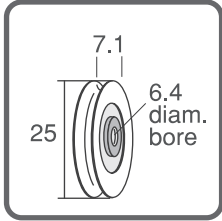

Replacement Wheels, Rollers and Sheaves

(All Wheels are Nylon Tyred UNLESS Otherwise Stated)

WHEELS WITH BORE

S922
Pack of 2
Max. 15kg each
**CONCAVE WITH
6.4mm BORE**

S924
Pack of 2
Max. 25kg each
**CONCAVE WITH
6.4mm BORE**

S926
Pack of 2
Max. 30kg each
**CONCAVE WITH
6.4mm BORE**

S927
Pack of 2
Max. 12kg each
**CONCAVE WITH
THREADED BORE**

S931
Pack of 2
Max. 5kg each
**ROUND WITH
4.7mm BORE**

WHEELS WITH AXLE

S918
Pack of 2
Max. 15kg each
**CONCAVE WHEEL
FORSECURITY/
FLYSCREEN**

S920
Pack of 2
Max. 25kg each
**CONCAVE WITH
4.7mm AXLE**

S921
Pack of 2
Max. 25kg each
**CONCAVE WITH
6.4mm AXLE**

S925
Pack of 2
Max. 25kg each
**CONCAVE WITH
6.4mm AXLE**

S928
Pack of 2
Max. 12kg each
**CONCAVE WITH
4.9mm AXLE**