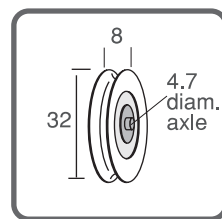

Replacement Wheels, Rollers and Sheaves

(All Wheels are Nylon Tyred UNLESS Otherwise Stated)

WHEELS WITH BORE

S922
Pack of 2
Max. 15kg each
**CONCAVE WITH
6.4mm BORE**

S924
Pack of 2
Max. 25kg each
**CONCAVE WITH
6.4mm BORE**

S926
Pack of 2
Max. 30kg each
**CONCAVE WITH
6.4mm BORE**

S927
Pack of 2
Max. 12kg each
**CONCAVE WITH
THREADED BORE**

S931
Pack of 2
Max. 5kg each
**ROUND WITH
4.7mm BORE**

WHEELS WITH AXLE

S918
Pack of 2
Max. 15kg each
**CONCAVE WHEEL
FORSECURITY/
FLYSCREEN**

S920
Pack of 2
Max. 25kg each
**CONCAVE WITH
4.7mm AXLE**

S921
Pack of 2
Max. 25kg each
**CONCAVE WITH
6.4mm AXLE**

S925
Pack of 2
Max. 25kg each
**CONCAVE WITH
6.4mm AXLE**

S928
Pack of 2
Max. 12kg each
**CONCAVE WITH
4.9mm AXLE**