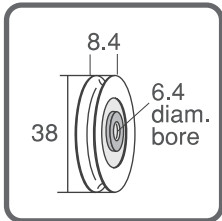

Replacement Wheels, Rollers and Sheaves

(All Wheels are Nylon Tyred UNLESS Otherwise Stated)

WHEELS WITH BORE

S922
Pack of 2
Max. 15kg each
**CONCAVE WITH
6.4mm BORE**

S924
Pack of 2
Max. 25kg each
**CONCAVE WITH
6.4mm BORE**

S926
Pack of 2
Max. 30kg each
**CONCAVE WITH
6.4mm BORE**

S927
Pack of 2
Max. 12kg each
**CONCAVE WITH
THREADED BORE**

S931
Pack of 2
Max. 5kg each
**ROUND WITH
4.7mm BORE**

WHEELS WITH AXLE

S918
Pack of 2
Max. 15kg each
**CONCAVE WHEEL
FORSECURITY/
FLYSCREEN**

S920
Pack of 2
Max. 25kg each
**CONCAVE WITH
4.7mm AXLE**

S921
Pack of 2
Max. 25kg each
**CONCAVE WITH
6.4mm AXLE**

S925
Pack of 2
Max. 25kg each
**CONCAVE WITH
6.4mm AXLE**

S928
Pack of 2
Max. 12kg each
**CONCAVE WITH
4.9mm AXLE**