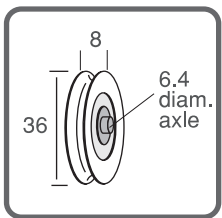

Replacement Wheels, Rollers and Sheaves

(All Wheels are Nylon Tyred UNLESS Otherwise Stated)

WHEELS WITH BORE

S922
Pack of 2
Max. 15kg each
**CONCAVE WITH
6.4mm BORE**

S924
Pack of 2
Max. 25kg each
**CONCAVE WITH
6.4mm BORE**

S926
Pack of 2
Max. 30kg each
**CONCAVE WITH
6.4mm BORE**

S927
Pack of 2
Max. 12kg each
**CONCAVE WITH
THREADED BORE**

S931
Pack of 2
Max. 5kg each
**ROUND WITH
4.7mm BORE**

WHEELS WITH AXLE

S918
Pack of 2
Max. 15kg each
**CONCAVE WHEEL
FORSECURITY/
FLYSCREEN**

S920
Pack of 2
Max. 25kg each
**CONCAVE WITH
4.7mm AXLE**

S921
Pack of 2
Max. 25kg each
**CONCAVE WITH
6.4mm AXLE**

S925
Pack of 2
Max. 25kg each
**CONCAVE WITH
6.4mm AXLE**

S928
Pack of 2
Max. 12kg each
**CONCAVE WITH
4.9mm AXLE**