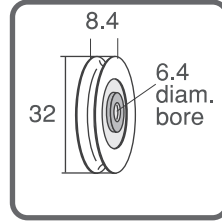

Replacement Wheels, Rollers and Sheaves

(All Wheels are Nylon Tyred UNLESS Otherwise Stated)

WHEELS WITH BORE

S922
Pack of 2
Max. 15kg each
**CONCAVE WITH
6.4mm BORE**

S924
Pack of 2
Max. 25kg each
**CONCAVE WITH
6.4mm BORE**

S926
Pack of 2
Max. 30kg each
**CONCAVE WITH
6.4mm BORE**

S927
Pack of 2
Max. 12kg each
**CONCAVE WITH
THREADED BORE**

S931
Pack of 2
Max. 5kg each
**ROUND WITH
4.7mm BORE**

WHEELS WITH AXLE

S918
Pack of 2
Max. 15kg each
**CONCAVE WHEEL
FORSECURITY/
FLYSCREEN**

S920
Pack of 2
Max. 25kg each
**CONCAVE WITH
4.7mm AXLE**

S921
Pack of 2
Max. 25kg each
**CONCAVE WITH
6.4mm AXLE**

S925
Pack of 2
Max. 25kg each
**CONCAVE WITH
6.4mm AXLE**

S928
Pack of 2
Max. 12kg each
**CONCAVE WITH
4.9mm AXLE**