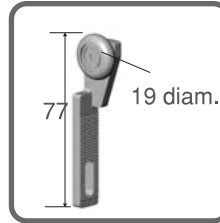

## MISCELLANEOUS

S960  
Pack of 1  
Max. 15kg each  
**UNIVERSAL  
SECURITY/  
FLYSCREEN  
WHEEL  
ASSEMBLY**

S961  
Pack of 1LH & 1RH  
Max. 10kg each  
**SECURITY/  
FLYSCREEN  
WHEEL  
ASSEMBLY-  
AVAILABLE  
L.H. & R.H.**

TT584  
Single Loose Item  
Max. 20kg each  
**ROBEMAKER  
SHEAVE WITH  
42MM DIAM.  
ROUND WHEEL**

S34  
Pack of 2  
**NYLON DOOR  
GUIDE FOR  
SCREEN DOOR**