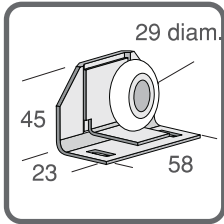

## MISCELLANEOUS

S960  
Pack of 1  
Max. 15kg each  
**UNIVERSAL  
SECURITY/  
FLYSCREEN  
WHEEL  
ASSEMBLY**

S961  
Pack of 1LH & 1RH  
Max. 10kg each  
**SECURITY/  
FLYSCREEN  
WHEEL  
ASSEMBLY-  
AVAILABLE  
L.H. & R.H.**

S969  
Pack of 1  
Max. 30kg each  
**RACE ASSEMBLY  
WITH ANTI-LIFT  
BRACKET**

TT184  
Single Loose Item  
Max. 10kg each  
**CABINETMAKER  
SHEAVE WITH  
ROUND WHEEL**

TT232  
Single Loose Item  
Max. 12kg each  
**QUICK FIX  
RACE ASSEMBLY**

TT584  
Single Loose Item  
Max. 20kg each  
**ROBEMAKER  
SHEAVE WITH  
42MM DIAM.  
ROUND WHEEL**

S34  
Pack of 2  
**NYLON DOOR  
GUIDE FOR  
SCREEN DOOR**