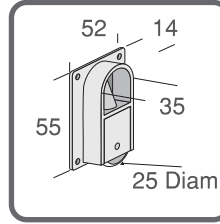

## MISCELLANEOUS

S960  
Pack of 1  
Max. 15kg each  
**UNIVERSAL  
SECURITY/  
FLYSCREEN  
WHEEL  
ASSEMBLY**

S961  
Pack of 1LH & 1RH  
Max. 10kg each  
**SECURITY/  
FLYSCREEN  
WHEEL  
ASSEMBLY-  
AVAILABLE  
L.H. & R.H.**

S969  
Pack of 1  
Max. 30kg each  
**RACE ASSEMBLY  
WITH ANTI-LIFT  
BRACKET**

TT184  
Single Loose Item  
Max. 10kg each  
**CABINETMAKER  
SHEAVE WITH  
ROUND WHEEL**

TT232  
Single Loose Item  
Max. 12kg each  
**QUICK FIX  
RACE ASSEMBLY**

TT584  
Single Loose Item  
Max. 20kg each  
**ROBEMAKER  
SHEAVE WITH  
42MM DIAM.  
ROUND WHEEL**

S34  
Pack of 2  
**NYLON DOOR  
GUIDE FOR  
SCREEN DOOR**