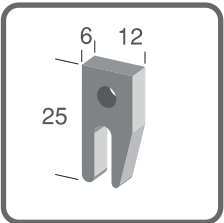

## MISCELLANEOUS

S960  
Pack of 1  
Max. 15kg each  
**UNIVERSAL  
SECURITY/  
FLYSCREEN  
WHEEL  
ASSEMBLY**

S961  
Pack of 1LH & 1RH  
Max. 10kg each  
**SECURITY/  
FLYSCREEN  
WHEEL  
ASSEMBLY-  
AVAILABLE  
L.H. & R.H.**

S969  
Pack of 1  
Max. 30kg each  
**RACE ASSEMBLY  
WITH ANTI-LIFT  
BRACKET**

TT184  
Single Loose Item  
Max. 10kg each  
**CABINETMAKER  
SHEAVE WITH  
ROUND WHEEL**

TT232  
Single Loose Item  
Max. 12kg each  
**QUICK FIX  
RACE ASSEMBLY**

TT584  
Single Loose Item  
Max. 20kg each  
**ROBEMAKER  
SHEAVE WITH  
42MM DIAM.  
ROUND WHEEL**

S34  
Pack of 2  
**NYLON DOOR  
GUIDE FOR  
SCREEN DOOR**