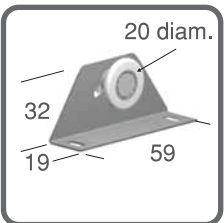

S969
Pack of 1
Max. 30kg each
**RACE ASSEMBLY
WITH ANTI-LIFT
BRACKET**

TT232
Single Loose Item
Max. 12kg each
**QUICK FIX
RACE ASSEMBLY**