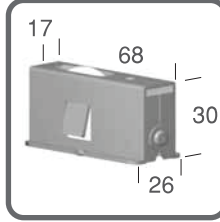

## MISCELLANEOUS

S960  
Pack of 1  
Max. 15kg each  
**UNIVERSAL  
SECURITY/  
FLYSCREEN  
WHEEL  
ASSEMBLY**

S961  
Pack of 1LH & 1RH  
Max. 10kg each  
**SECURITY/  
FLYSCREEN  
WHEEL  
ASSEMBLY-  
AVAILABLE  
L.H. & R.H.**

TT584  
Single Loose Item  
Max. 20kg each  
**ROBEMAKER  
SHEAVE WITH  
42MM DIAM.  
ROUND WHEEL**

S34  
Pack of 2  
**NYLON DOOR  
GUIDE FOR  
SCREEN DOOR**