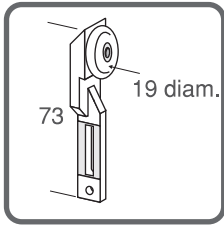

## MISCELLANEOUS

S960  
Pack of 1  
Max. 15kg each  
**UNIVERSAL  
SECURITY/  
FLYSCREEN  
WHEEL  
ASSEMBLY**

S961  
Pack of 1LH & 1RH  
Max. 10kg each  
**SECURITY/  
FLYSCREEN  
WHEEL  
ASSEMBLY-  
AVAILABLE  
L.H. & R.H.**

S969  
Pack of 1  
Max. 30kg each  
**RACE ASSEMBLY  
WITH ANTI-LIFT  
BRACKET**

TT184  
Single Loose Item  
Max. 10kg each  
**CABINETMAKER  
SHEAVE WITH  
ROUND WHEEL**

TT232  
Single Loose Item  
Max. 12kg each  
**QUICK FIX  
RACE ASSEMBLY**

TT584  
Single Loose Item  
Max. 20kg each  
**ROBEMAKER  
SHEAVE WITH  
42MM DIAM.  
ROUND WHEEL**

S34  
Pack of 2  
**NYLON DOOR  
GUIDE FOR  
SCREEN DOOR**