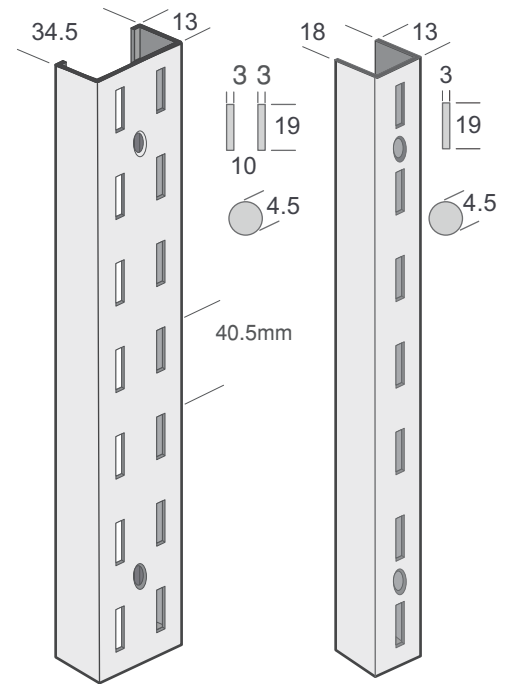

SHELVIT stripping is manufactured from roll-formed steel, is punched in either single or double slot and is pre-cut to the most popular market sizes.

STOCK SIZES AND COLOURS OF STRIPPING

Size	600	900	1200	1500	1800	2100	2400
White	S/S	S/S	S/S	S/S	S&D/S	S&D/S	S&D/S
Chrome	S/S	S/S	S/S	S/S	S&D/S	S&D/S	S&D/S

S/S = Single slot

D/s = Double slot

STANDARD BRACKETS.

SHELVIT brackets are made from high tensile steel and incorporate unique self-locking bracket lugs which hold the brackets firmly in the stripping while minimising the lateral shelf movement. The brackets are made using a 40.5mm pitch (distance between lugs), which is the most common pitch used in Australia. A variety of standard sizes ensures that they are suitable for most decors.

The recommended maximum loads are based upon a failure point of bracket to wallstrip, not wallstrip to Wall. Loadings are assumed to be static loads spread evenly over the Entire shelf.

Size	150	200	250	300	350	400	450	500
White	2/L	2/L	2/L	2/L	3/L	3/L	3/L	3/L
Chrome	2/L	2/L	2/L	2/L	3/L	3/L	3/L	3/L