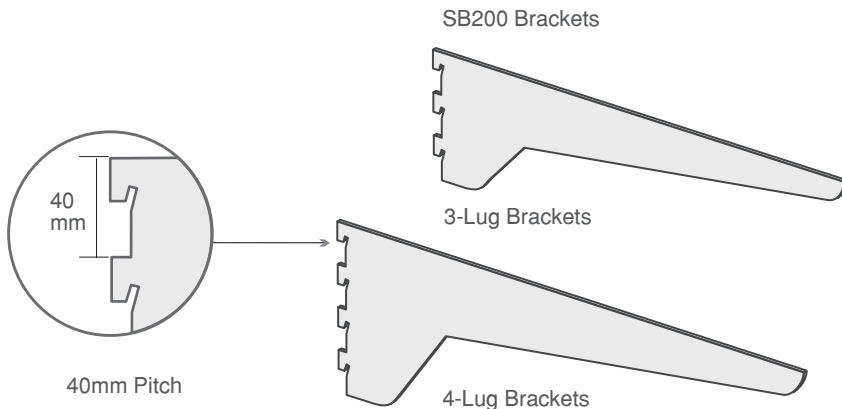

SHELVIT stripping is manufactured from roll-formed steel, is punched in either single or double slot and is pre-cut to the most popular market sizes.

STOCK SIZES AND COLOURS OF STRIPPING

Size	600	900	1200	1500	1800	2100	2400
White	S/S	S/S	S/S	S/S	S&D/S	S&D/S	S&D/S
Chrome	S/S	S/S	S/S	S/S	S&D/S	S&D/S	S&D/S

S/S = Single slot

D/s = Double slot

STANDARD BRACKETS.

SHELVIT brackets are made from high tensile steel and incorporate unique self-locking bracket lugs which hold the brackets firmly in the stripping while minimising the lateral shelf movement. The brackets are made using a 40.5mm pitch (distance between lugs), which is the most common pitch used in Australia. A variety of standard sizes ensures that they are suitable for most decors.

“SHELVIT” BRACKETS ARE MADE FROM HIGH TENSILE STEEL

“SHELVIT” BRACKETS ARE MADE FROM HIGH TENSILE STEEL

2-Lug Brackets

RECOMMENDED WEIGHT LOADINGS

Bracket Size	Max. Load
150mm	90 kg per bracket
200mm	70 kg per bracket
250mm	60 kg per bracket
300mm	60 kg per bracket
350mm	80 kg per bracket
400mm	75 kg per bracket
450mm	60 kg per bracket
500mm	45 kg per bracket

The recommended maximum loads are based upon a failure point of bracket to wallstrip, not wallstrip to Wall. Loadings are assumed to be static loads spread evenly over the Entire shelf.

Size	150	200	250	300	350	400	450	500
White	2/L	2/L	2/L	2/L	3/L	3/L	3/L	3/L
Chrome	2/L	2/L	2/L	2/L	3/L	3/L	3/L	3/L